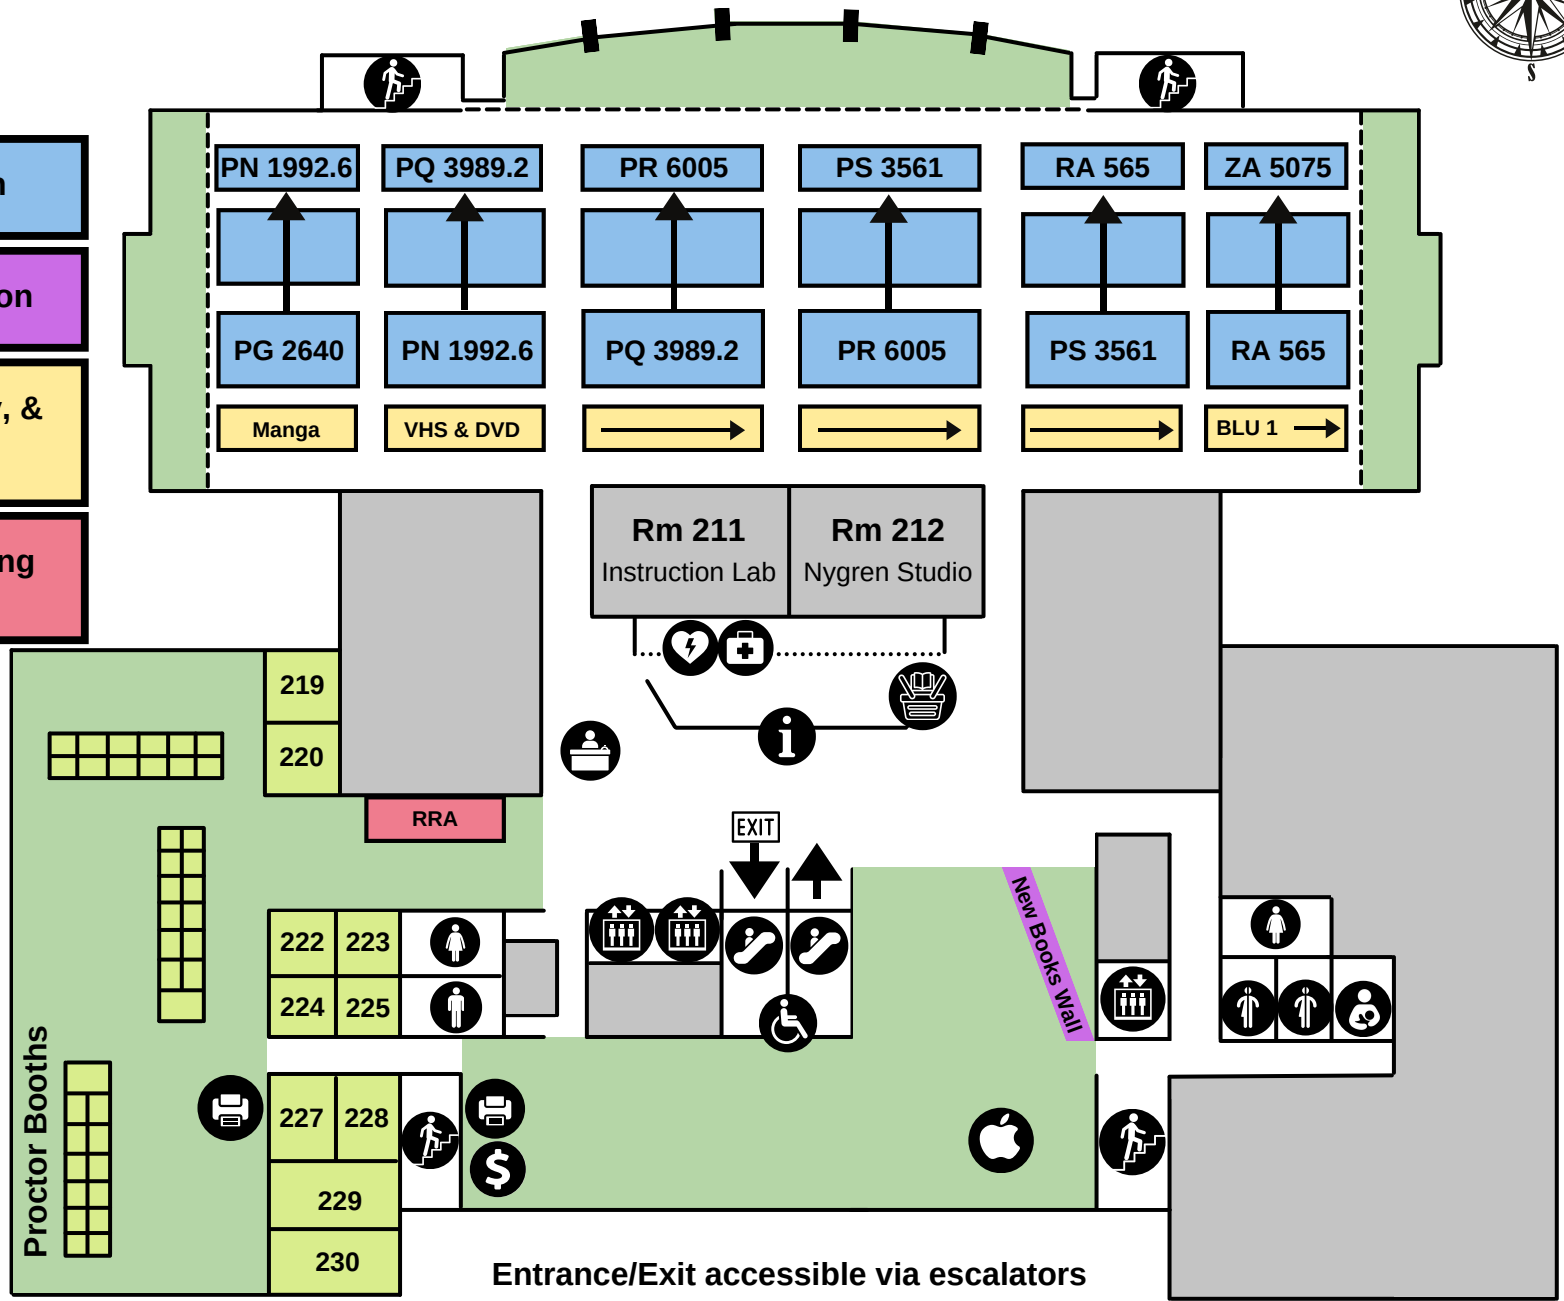

Floor 2

Collections

- General Collection
- New Books Collection
- Manga, DVD, Blu-ray, & VHS
- Recreational Reading Area (RRA)

Entrance/Exit accessible via escalators and ADA elevator