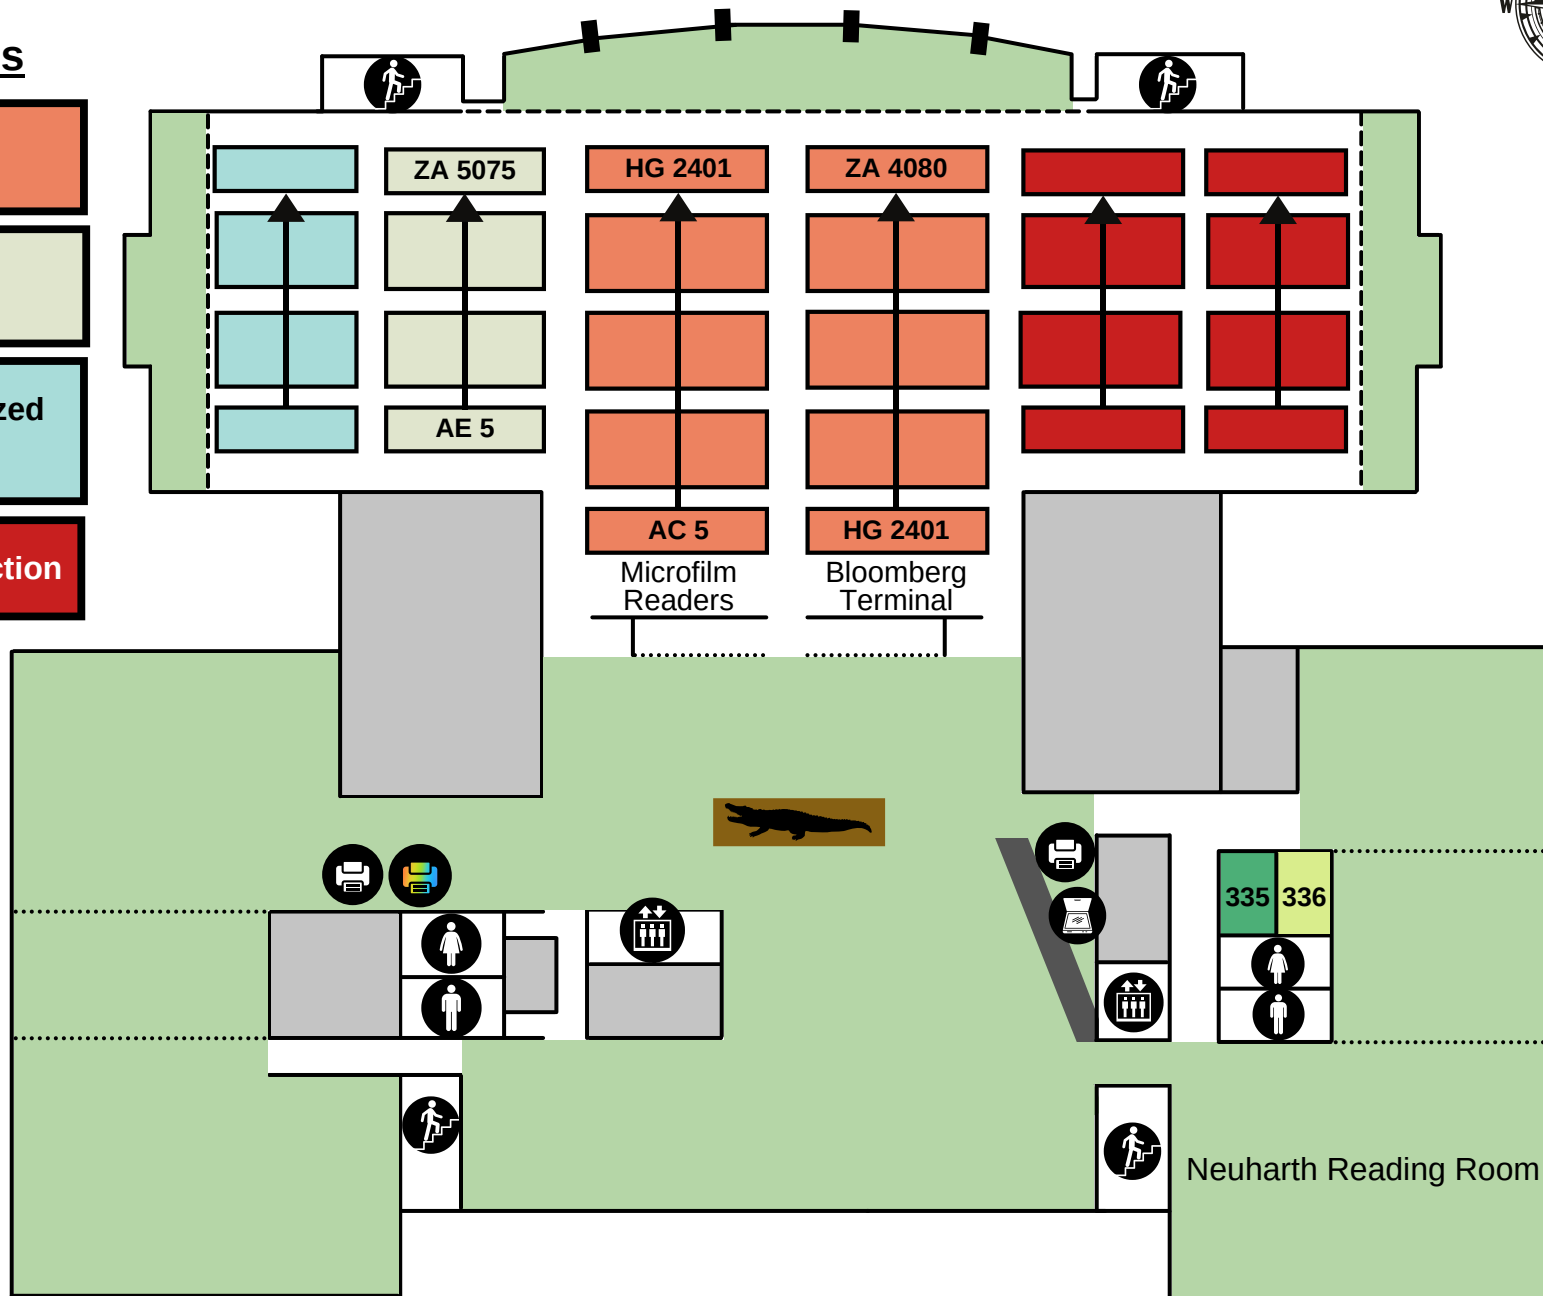

# Floor 3

# Icons

ADA  
Elevator

Black/White  
Printer

Book Drop

Circulation  
Desk

Color Printer

Defibrillator

Elevator

Escalator

First Aid

Gender  
Neutral

iMacs

Lactation  
Room

Meditation  
Room

Men's

One Button  
Studio

Research  
Assistance  
Desk

Scanner

Self  
Checkout

Stairwell

Starbucks

Tutoring

Vending  
Machine

Women's