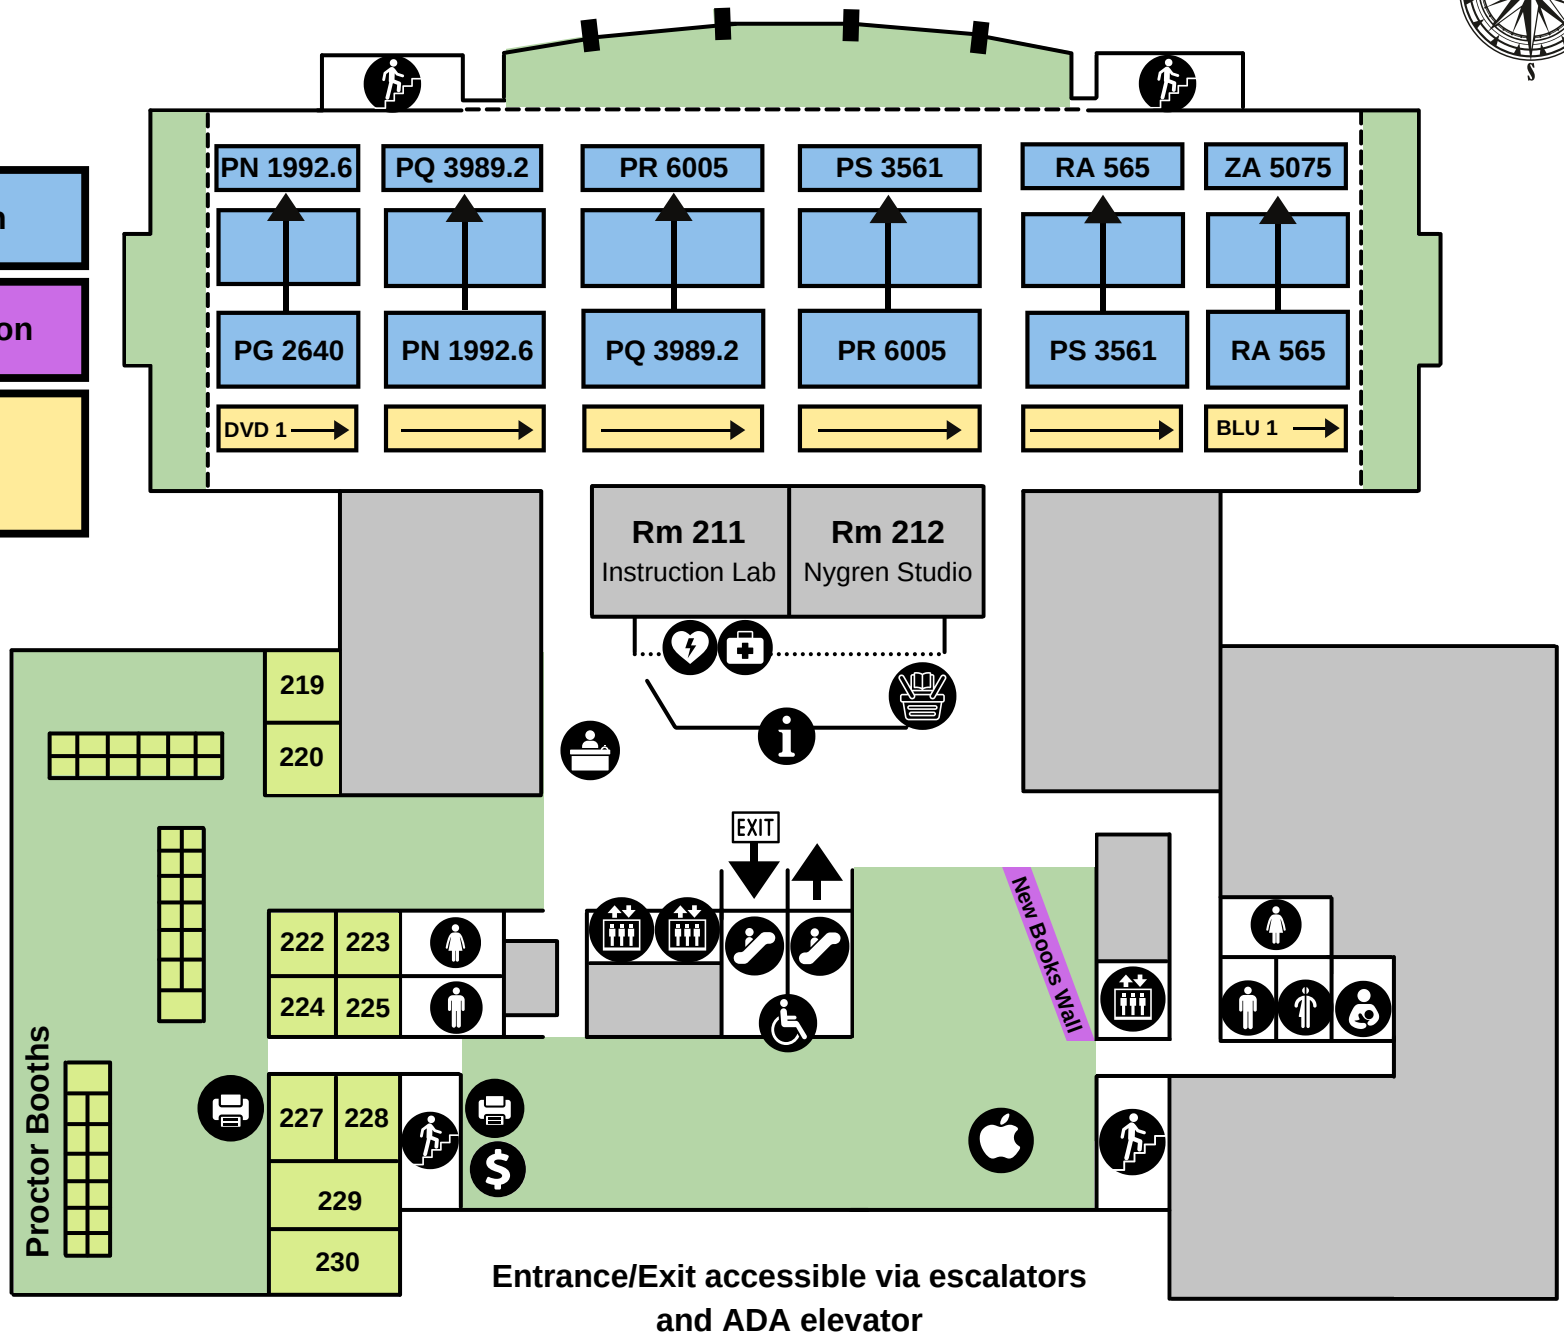

# Floor 2

# Icons

ADA  
Elevator

Black/White  
Printer

Book Drop

Circulation  
Desk

Color Printer

Defibrillator

Elevator

Research  
Assistance  
Desk

Scanner

Self  
Checkout

Stairwell

Starbucks

Tutoring

Vending  
Machine

Women's