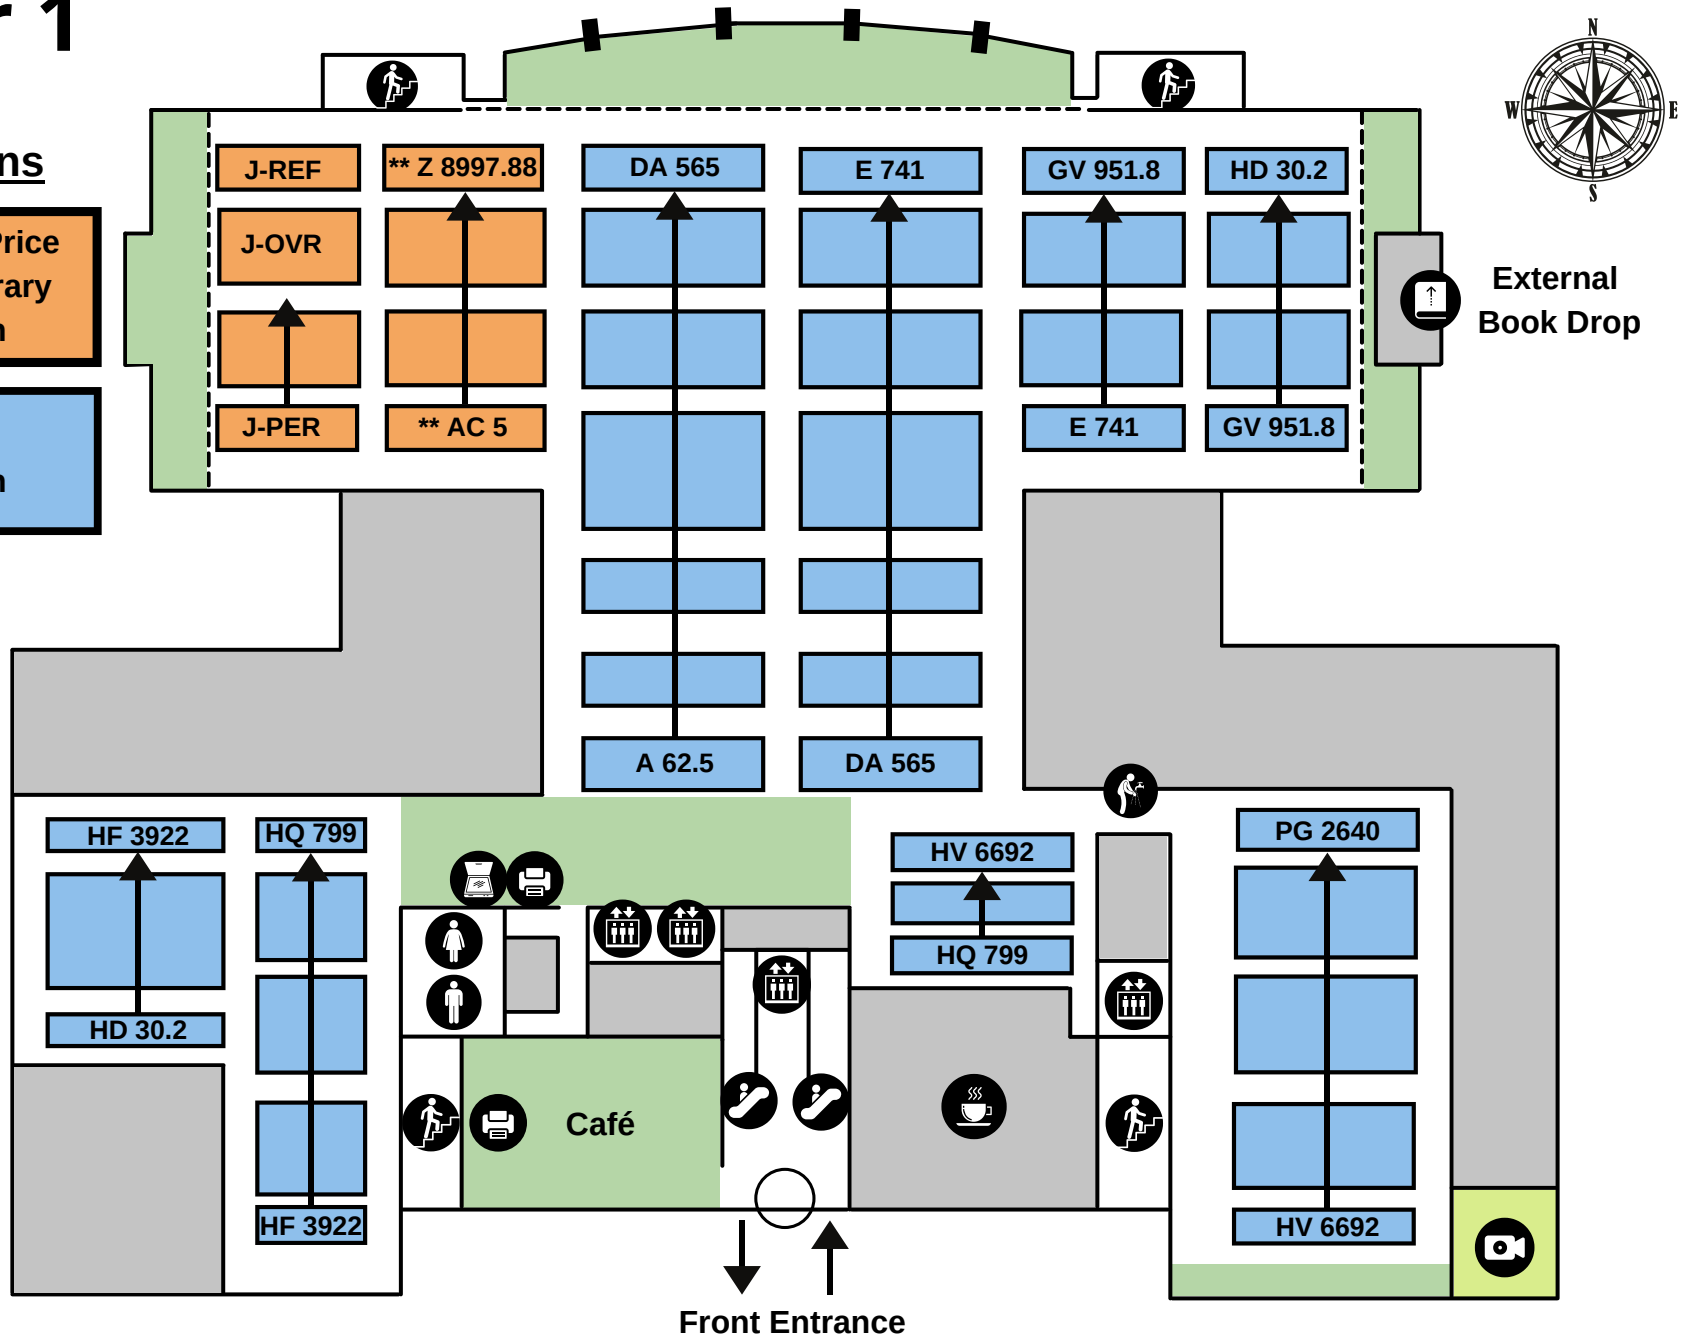

# Floor 1

## Collections

Isser & Rae Price  
Judaica Library  
Collection

General  
Collection

Entrance/Exit accessible from Floor 2

# Icons

**ADA  
Elevator**

**Black/White  
Printer**

**Book Drop**

**Circulation  
Desk**

**Color Printer**

**Defibrillator**

**Elevator**

**Research  
Assistance  
Desk**

**Scanner**

**Self  
Checkout**

**Stairwell**

**Starbucks**

**Tutoring**

**Vending  
Machine**

**Women's**